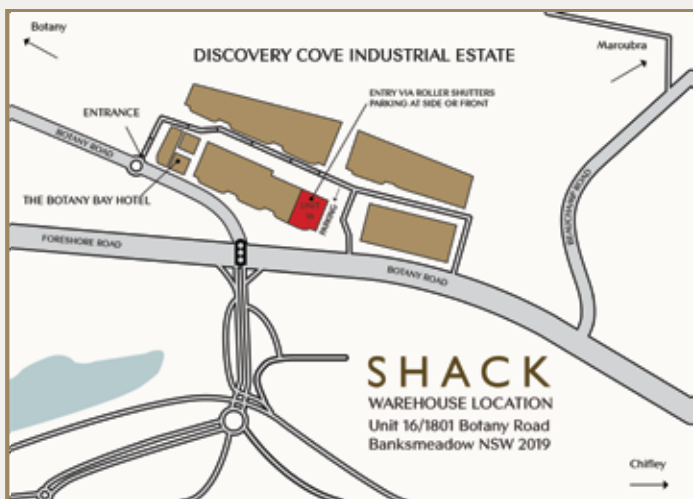

SHACK

Furniture

PICKUP

OUR WAREHOUSE IS LOCATED AT

Discovery Cove Industrial Estate
Unit 16/1801 Botany Road, Banksmeadow

It's easy to find. If you're heading east along Foreshore Road, turn left at the traffic-light intersection of Foreshore and Botany Roads.

You will then pass the Botany Bay Hotel on your right and reach a roundabout. Turn right at the roundabout and enter the Discovery Cove Industrial Estate.

Follow the road round to the right and you will soon reach the loading area for Unit 16.